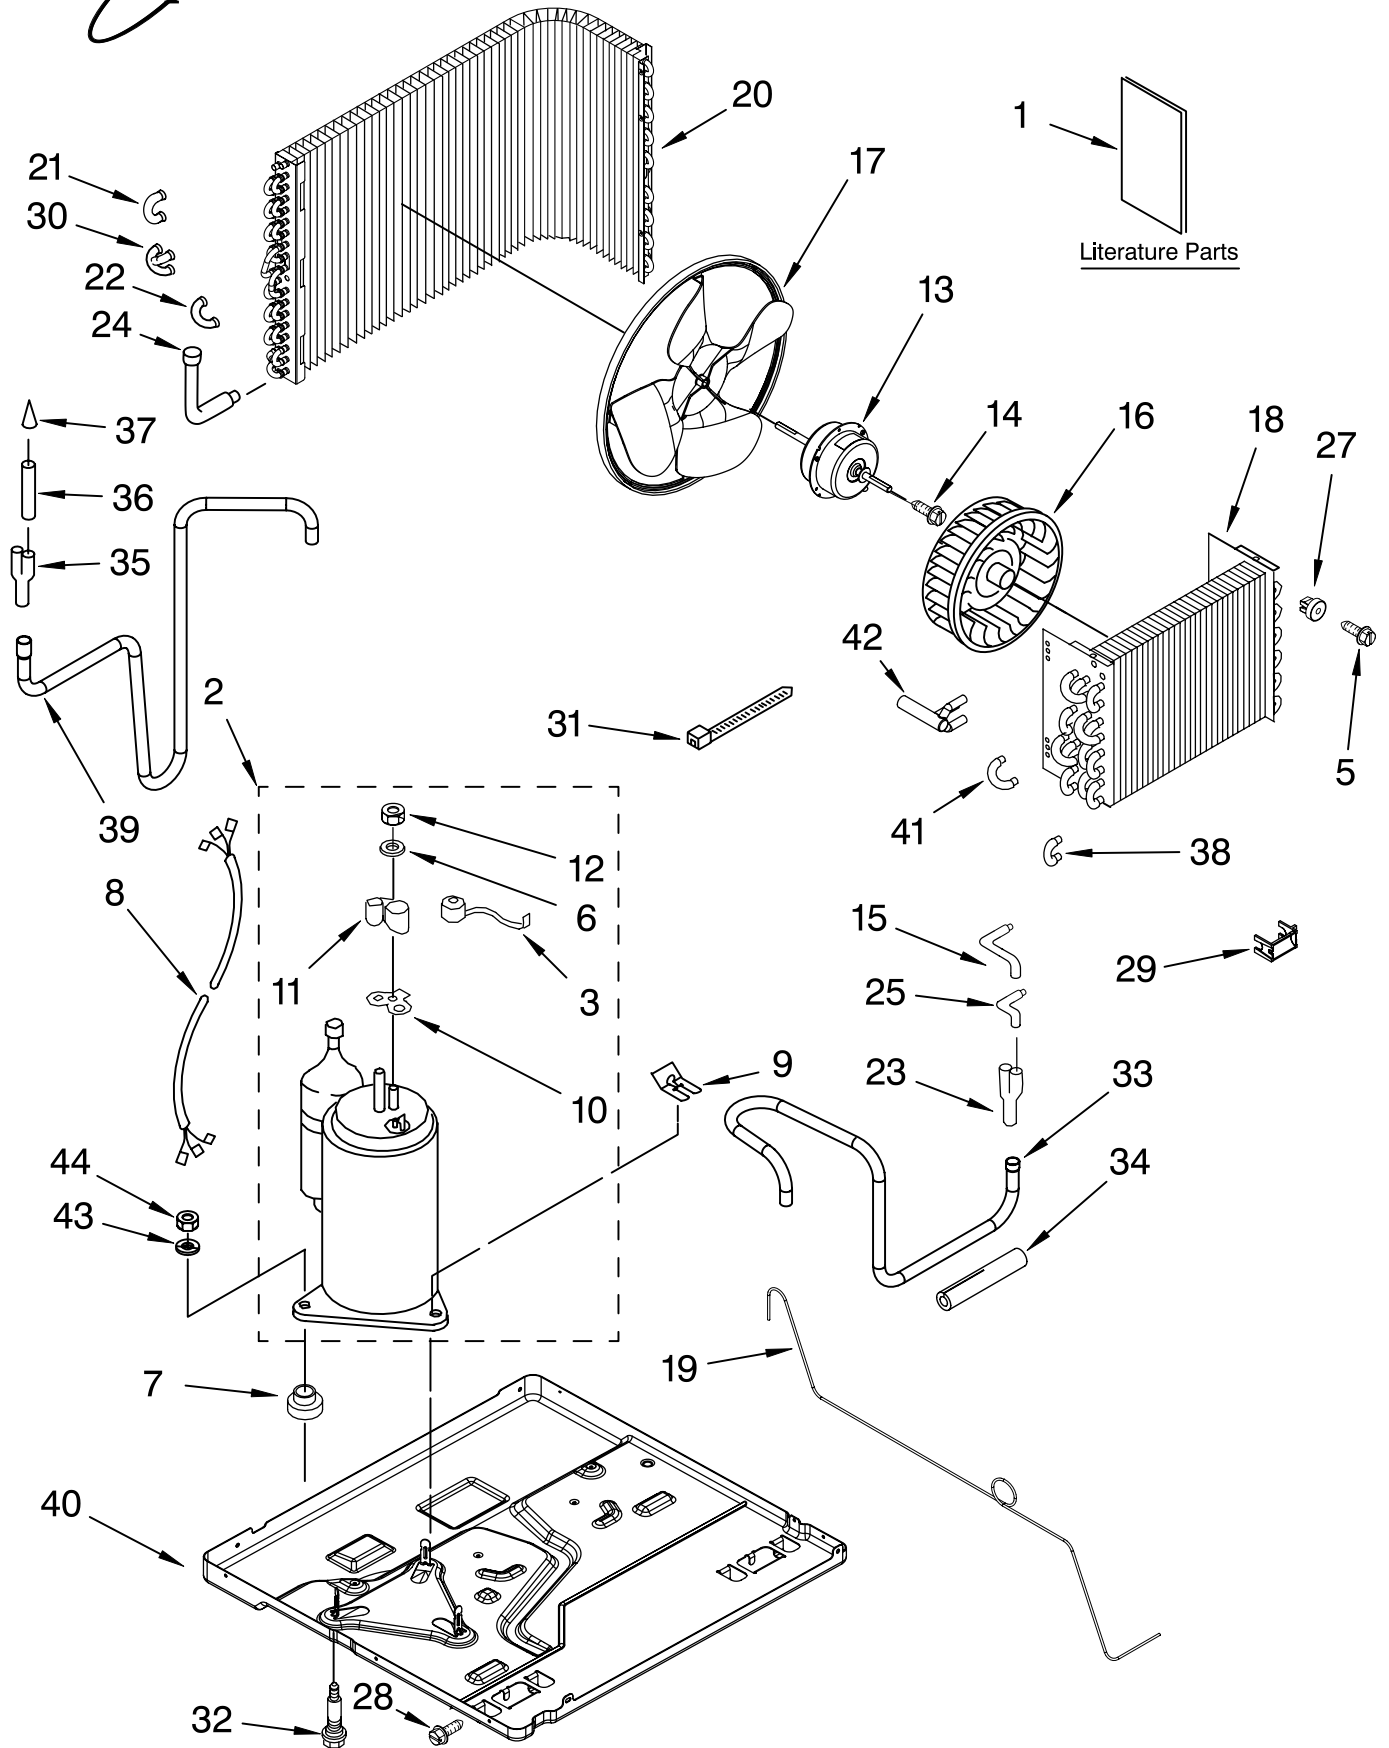

UNIT PARTS

For Model: ACQ189XR1

AIR CONDITIONER

FOR ORDERING INFORMATION REFER TO PARTS PRICE LIST

UNIT PARTS

For Model: ACQ189XR1

Illus. No.	Part No.	DESCRIPTION
1		Literature Parts
	1188126	Wiring Diagram
	1188018	Use & Care Guide
	1188035	Energy Guide
2	1187689	Compressor
3	1186803	Overload
5	8533969	Screw
6	1182120	Gasket
7	950021	Grommet
8	1187606	Wiring Harness, Compressor
9	8011446	Clip, Compressor
10	1182118	Gasket, Terminal Cover
11	1184748	Cover, Terminal
12	1186128	Nut, Hex
13	1187177	Motor, Fan
14	8533943	Screw
15	1187659	Tube, Feeder
16	1187186	Wheel, Blower
17	1187178	Blade, Fan
18	1187187	Evaporator
19	1187649	Tube, Restrictor
20	1187179	Condenser
21	1187604	Bend, Return
22	1187691	Bend, Return
23	1159832	Tube, Flow Divider
24	1187660	Tube, Connecting
25	1187373	Tube, Feeder
27	1187495	Grommet, Screw
28	488624	Screw
29	1185337	Clip, Temperature Anticipator
30	8031285	Bend, Return
31	857547	Tie, Cable
32	1165674	Screw
33	1187787	Tube, Suction (Includes Item 34)
34	1187638	Seal, Suction Tube
35	947364	Tube, Flow Divider
36	1155598	Tube, Outlet (Includes Item 37)
37	49599	Strainer
38	855199	Bend, Return
39	1187562	Tube, Discharge
40	1187554	Base
41	855644	Bend, Return
42	1187190	Manifold, Suction
43	1160880	Washer, Flat
44	858121	Nut, Lock

REFRIGERANT CHARGE

33.50 oz.

AIRFLOW AND CONTROL PARTS

For Model: ACQ189XR1

FOR ORDERING INFORMATION REFER TO PARTS PRICE LIST

AIR FLOW AND CONTROL PARTS

For Model: ACQ189XR1

Illus. No.	Part No.	DESCRIPTION
1	1157158	Screw
2	1168744	Screw
3	1187486	Capacitor, Running
4	3400638	Screw
5	8533835	Screw
6	1187690	Seal, Control Box
7	1187193	Hood, Air Housing
9	1187191	Housing, Top
14	1187176	Shroud, Condenser
17	1187369	Box, Control
19	1187924	Panel, Control (Includes Item 27)
20	1187185	Housing, Air- Bottom
25	1159222	Screw
26	1187843	Cable, Appliance
27	1188148	Thermistor